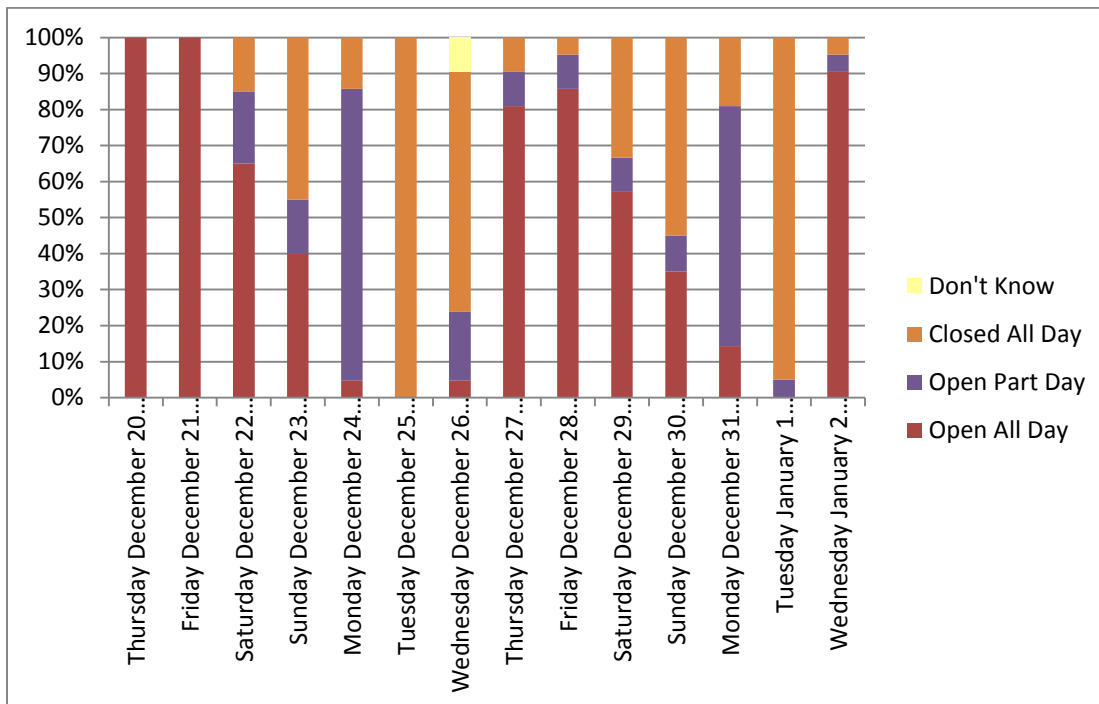

2012 – 2013 HOLIDAY CLOSINGS

Retail Operations (21 responses)

Non-Retail Operations (116 responses)