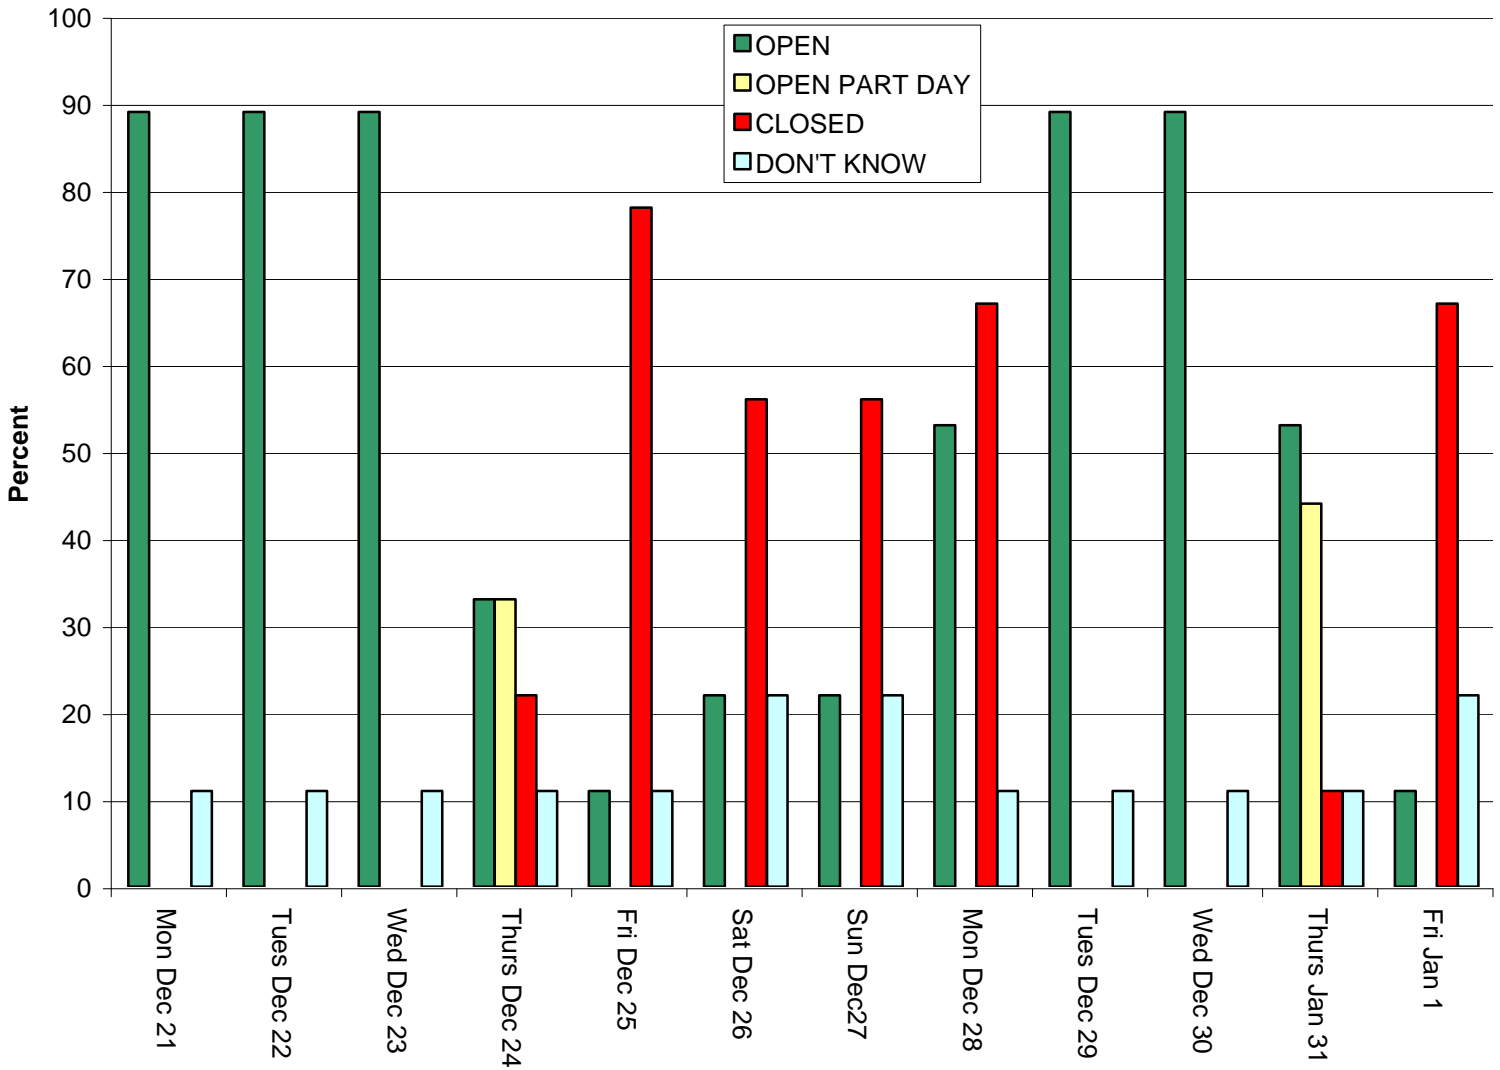

2009 HOLIDAY CLOSINGS - Retail Operations

2009 HOLIDAY CLOSINGS - Non-Retail Operations