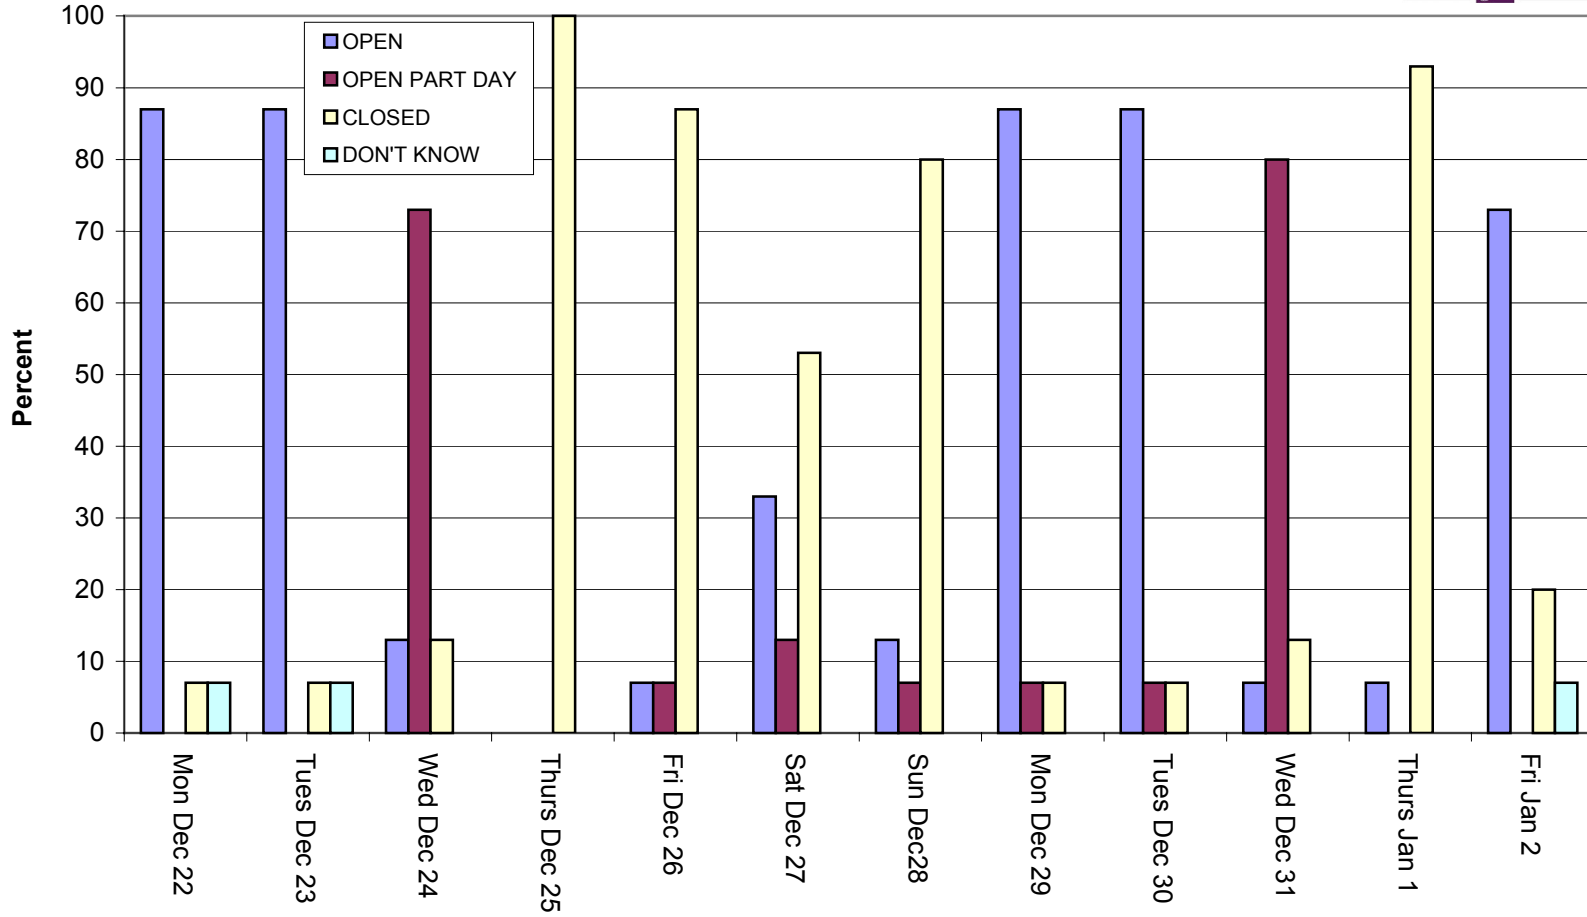

2008 HOLIDAY CLOSINGS - Retail Operations

2008 HOLIDAY CLOSINGS - Non-Retail Operations